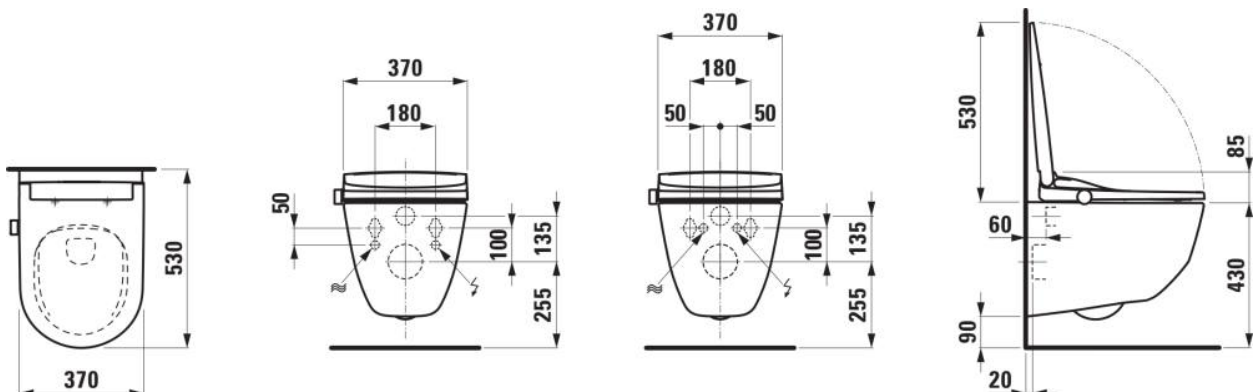

Length	530 mm
Width	370 mm
Height	425 mm

COLOUR AND FINISH

<input type="checkbox"/>	000 White
--------------------------	-----------

OPTIONS

S00 - 2 holes in the top flat part of toilet pan for connection of water and power supply, L and R, for SIT seat

Average water consumption (L.) : 3.38

Back-to-wall

Courtesy light

Fixing kit : Included

Flushing system : Washdown

Installation type : Wall-hung

Net weight (kg) : 29.2

Outlet type : Horizontal

Front cleaning

Oscillating cleaning

Pulsating cleaning

TECHNICAL DRAWINGS

COMPATIBLE WITH

INEOLINK slim (90 mm)
concealed cistern for wall-
hung WC and shower WC

H9201100000001

INEOLINK concealed
cistern for wall-hung WC
and shower WC