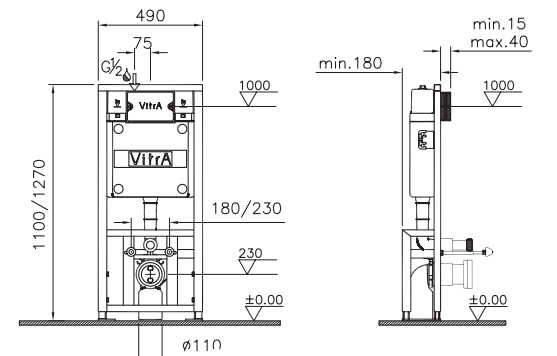

Regular Frame for Wall-hung WC Pans
742-5805-01 - 3/6 litre

- Floor fixation
- Dual flush
- 3/6 L
- 20kg
- Installation type -
  Rapid, solid wall
- Lightweight construction
- Back wall:
  Brick construction