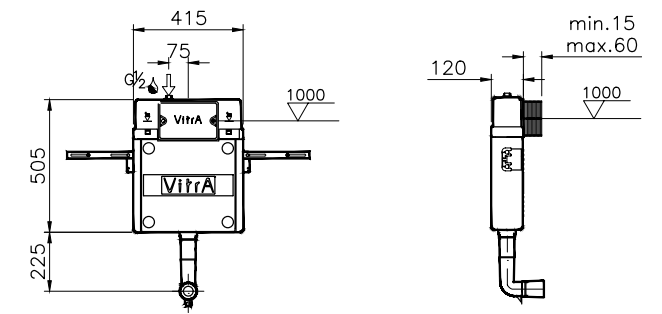

Regular concealed cistern for Floor-standing WC Pans
742-1740-01

- Dual flush
- 3/6 L