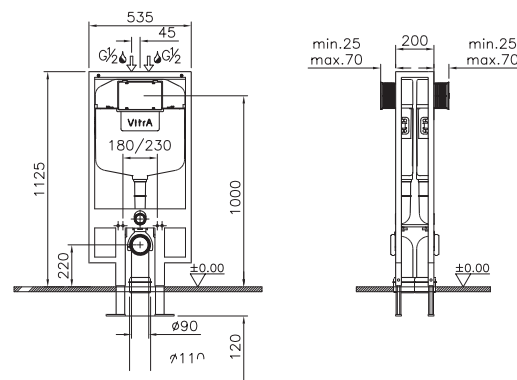

- Double floor fixation
- Dual flush
- 3/6 L
- 20kg
- Installation type:
Rapid, back-to-back
- Lightweight construction

Slim Frame for Wall-hung WC Pans
748-5800-01 - 3/6 litre

- Floor and wall fixation
 - Dual flush
 - 3/6 L
 - 18kg
- Installation type: Rapid, solid wall
Front wall:
Lightweight construction
Back wall:
Brick construction

Regular concealed cistern for Floor-standing WC Pans
742-1740-01

- Dual flush
- 3/6 L

Slim Frame for Wall-hung WC Pans
748-4800-01 - 3/6 litre

- Floor fixation
 - Dual flush
 - 3/6 L
 - 20kg
- Installation type: Rapid, solid wall
Lightweight construction
Back wall:
Brick construction

Slim concealed cistern for Floor-standing WC Pans
748-1740-01

- Dual flush
- 3/6 L

Slim Frame for Wall-hung WC Pans, back to back
748-5850-01 - 3/6 litre

- Double floor and wall fixation
 - Dual flush
 - 3/6 L
 - 20kg
- Installation type:
Rapid, back-to-back
Front wall:
Lightweight construction