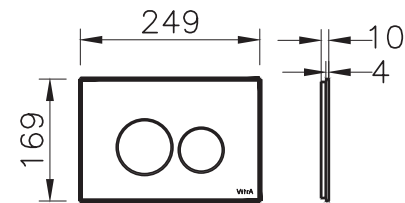

Loop T
Mechanical flush plate

- Dual flush
- 0.5kg
- ABS Plastic
- 740-1700 - Glass White
- 740-1711 - Matt Black
- 740-0780 - Chrome
- 740-0785 - Matt Chrome
- 740-0786 - Anti-fingerprint
- Compatible with:
  748-frames and 742-frames