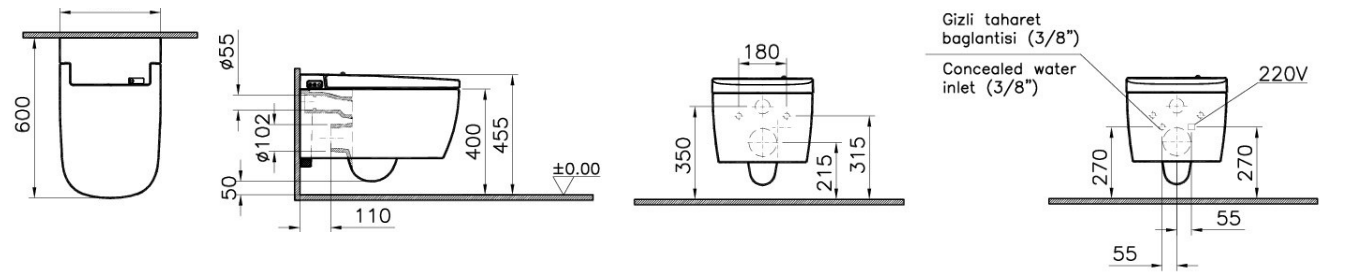

VitrA

Comfort & Basic

V-Care Comfort Wall-Hung WC
5674B403-6194

WxDxH (mm): 398x600x415
Rim-ex
Concealed water inlet (1/2 ")
Nuvoplast seat

V-Care Basic Wall-Hung WC
5674B403-6193

WxDxH (mm): 398x600x415
Rim-ex
Concealed water inlet (1/2 ")
Nuvoplast seat