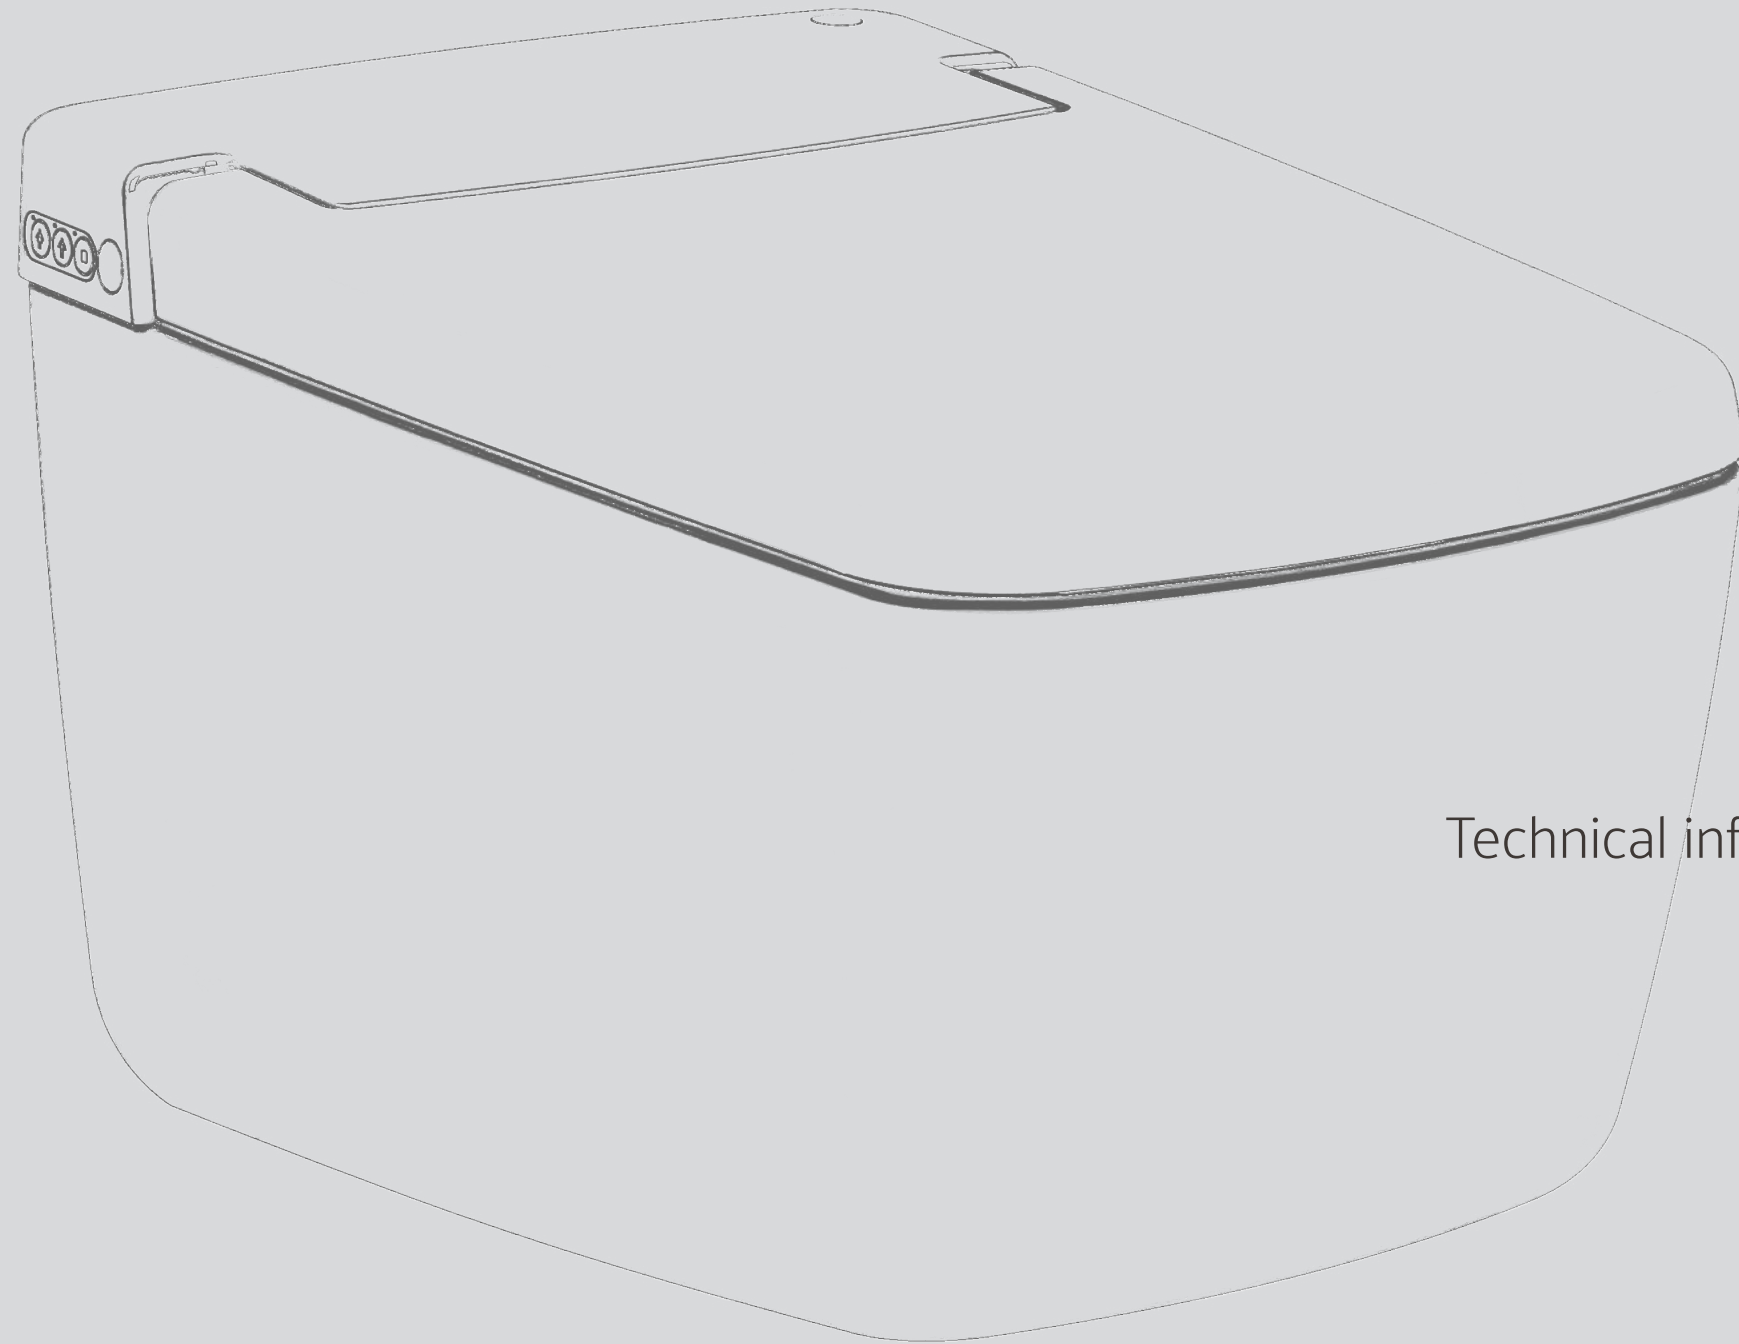

Technical information