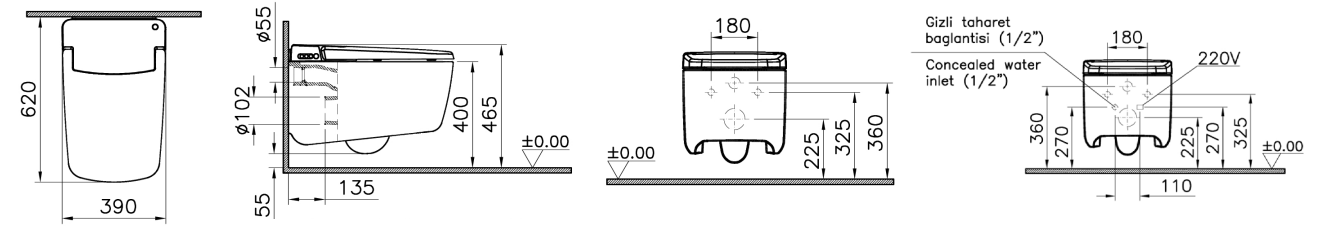

VitrA

Prime

V-Care Prime Wall-Hung WC
7231B403-6216

WxDxH (mm): 390x620x410
Rim-ex
Concealed water inlet (1/2 ")
Nuvoplast seat

V-Care Prime Floor-standing Back to wall WC
7232B403-6217

WxDxH (mm): 390x620x465
Rim-ex
Universal outlet
Concealed water inlet (1/2 ")
Nuvoplast seat