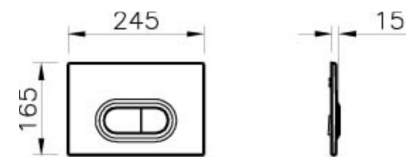

Sirius
Mechanical flush plate

- Dual flush
- 0.5kg
- ABS Plastic
- 740-0400 - Gloss White
- 740-0411 - Matt Black
- 740-0480 - Chrome
- 740-0485 - Matt Chrome
- 740-0486 - Anti-fingerprint
- Compatible with:
  748-frames and 742-frames