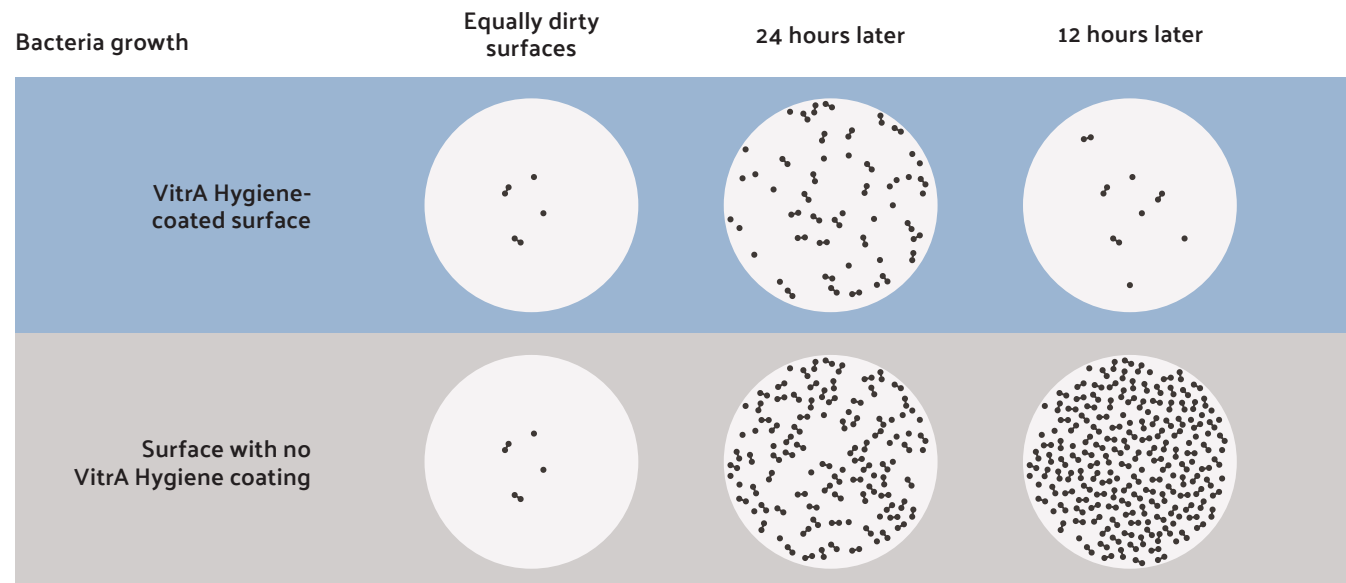

VitrA Rim-ex

VitrA Concealed Installation

Ion-rich technology that inhibits the growth of harmful bacteria

VitrA Hygiene, which coats all VitrA ceramicware, inhibits the growth of harmful bacteria by 99.9%. By disrupting the cellular structure of bacteria that cling to the surface during use, this proprietary glaze prevents them from proliferating into a colony.

Fewer chemicals and better hygiene with VitrA Hygiene

Rimless WC that leaves no room for dirt

The Vitra Rim-ex system flushes every part of the Vitra wall-hung WC bowl, leaving bacteria nowhere to hide. Free of the channels that can harbour harmful bacteria and micro-organisms, the Vitra Rim-ex toilet is easier to clean and 95% more hygienic than standard pans. The triple-nozzle diverter and the smooth curvature of the bowl give a thorough and 25% more hygienic flush each time. **Tests undertaken by Akdeniz University show that Rim-ex is easier to clean and 95% more hygienic than standard WC pans.