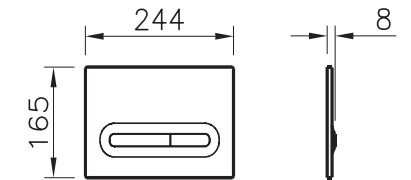

Loop O
Mechanical flush plate

- Dual flush
- 0.5kg
- ABS Plastic or Stainless Steel
- 740-0500 - Gloss White
- 740-0511 - Matt Black
- 740-0580 - Chrome
- 740-0585 - Matt Chrome
- 740-0586 - Anti-fingerprint
- 740-0940 - Stainless Steel
- Compatible with:
  748-frames and 742-frames