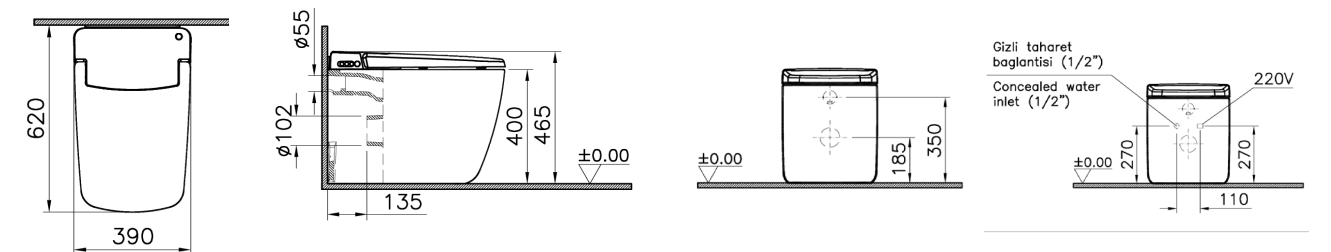

VitrA

Comfort & Basic

V-Care Comfort Wall-Hung WC
5674B403-6194

WxDxH (mm): 398x600x415
Rim-ex
Concealed water inlet (1/2 ")
Nuvoplast seat

V-Care Basic Wall-Hung WC
5674B403-6193

WxDxH (mm): 398x600x415
Rim-ex
Concealed water inlet (1/2 ")
Nuvoplast seat