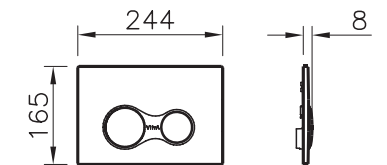

Loop R
Mechanical flush plate

- Dual flush
- 0.5kg
- ABS Plastic
- 740-0600 - Gloss White
- 740-0611 - Matt Black
- 740-0680 - Chrome
- 740-0685 - Matt Chrome
- 740-0686 - Anti-fingerprint
- Compatible with:
  748-frames and 742-frames