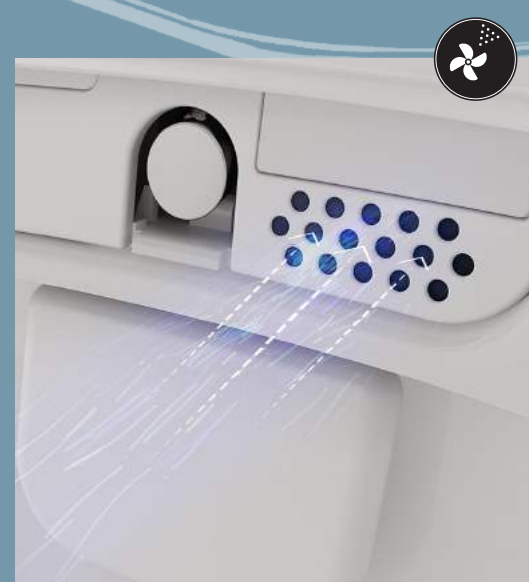

Every detail is designed for comfort.

Adjustable seat temperature

The seat has a choice of five temperature settings to complete your comfort.

Auto open/close lid

The motion sensor automatically raises the lid on detecting your approach, eliminating the need to touch it.

Open/close lid and seat

The lid and seat can also be opened and closed by remote control or mobile app, with no need to touch the seat.

Dryer and adjustable air temperature

After washing, the warm-air dryer provides fast and gentle drying. Also, free yourself from toilet roll. Five different levels of air temperature settings offer more comfortable drying.

Air purification

Thanks to powerful deodoriser filters, the air is freshened around the toilet.

Night light

The LED night light is automatically activated when the ambient light levels fall.

Comfort at your fingertips