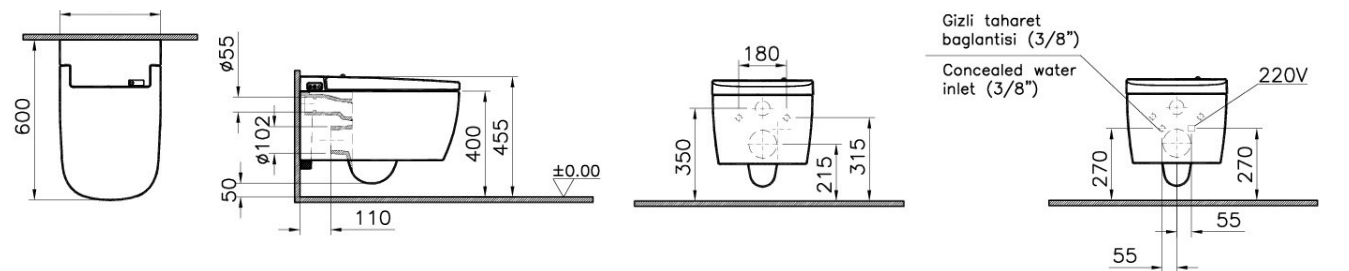

VitrA

Comfort & Basic

V-Care Comfort Wall-Hung WC
5674B403-6194

WxDxH (mm): 398x600x415
Rim-ex
Concealed water inlet (1/2 ")
Nuvoplast seat

V-Care Basic Wall-Hung WC
5674B403-6193

WxDxH (mm): 398x600x415
Rim-ex
Concealed water inlet (1/2 ")
Nuvoplast seat