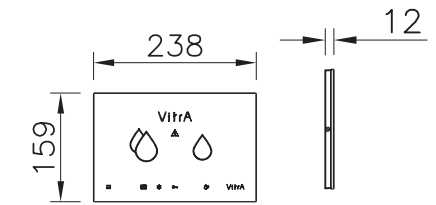

Smart Panel
Electronic flush plate*

- Dual flush
- 1.5kg
- Glass
- 748-1501 - Black
- 742-1501 - Black
- Compatible with:
- 748 flush plate to be used with 748 slim frame
- 742 flush plate to be used with regular 742 frame
- Must be used with 300-1028