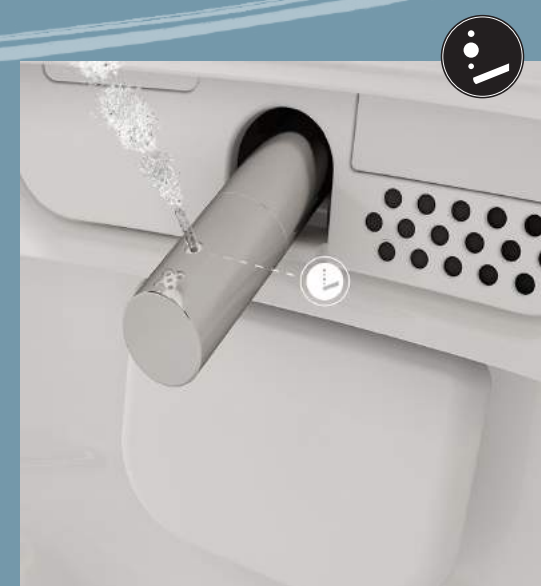

Our toilets with an integrated bidet function provide gentle and thorough personal water-based cleansing, while also reducing the amount of toilet paper you use. Personal cleansing with water offers more effective hygiene without irritating your skin, compared to using toilet paper. In addition to the relaxing and hygienic features of the Vitra V-Care series, it also takes your toilet experience to the next level with its heated seat, dryer, and control numerous features controlled via remote or mobile app.

Adjustable water temperature

Five different water temperature settings offer a more comfortable cleansing ritual.

Adjustable water pressure

Five different levels of water pressure offer a thorough and pampering wash.

Oscillating wash

The bidet nozzle moves back and forth for a thorough clean over a larger area.

Massage wash

The water pressure alternates between gentle and firm for a massaging wash.

V-Care Smart Toilet Prime Comfort features

Open/close lid and seat

The lid and seat can also be opened and closed by remote control or mobile app, with no need to touch the seat.

Dryer and adjustable air temperature

After washing, the warm-air dryer provides fast and gentle drying. Also, free yourself from toilet roll. Five different levels of air temperature settings offer more comfortable drying.