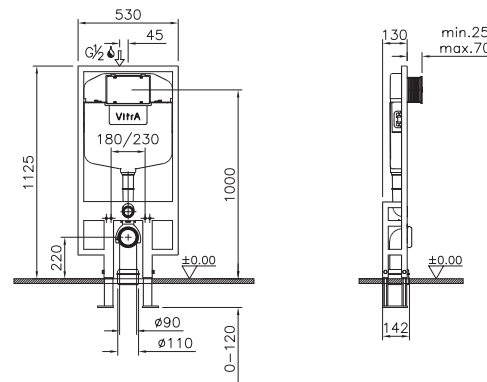

Slim Frame for Wall-hung WC Pans
748-4800-01 - 3/6 litre

1. Floor fixation
   - Dual flush
   - 3/6 L
   - 20kg
2. Installation type: Rapid, solid wall
   Lightweight construction
   Back wall:
   Brick construction