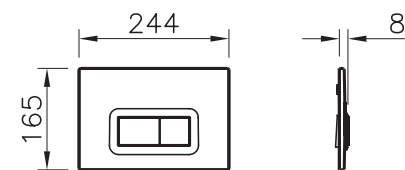

Electronic mechanism installation set
300-1028
Must be used with all electronic flush plates
Set must be installed during wall construction