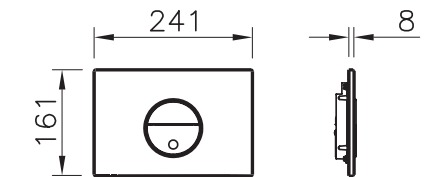

Pro-Touchless
Electronic flush plate*

- Dual flush
- 0.5kg
- Stainless Steel
- 748-1421 - Chrome
- 748-1440 - Brushed Chrome
- 748-1420 - Gold
- 742-1421 - Chrome
- 742-1440 - Brushed Chrome
- 742-1420 - Gold
- Compatible with:
- 748 flush plate to be used with 748 slim frame
- 742 flush plate to be used with regular 742 frame
- Must be used with 300-1028