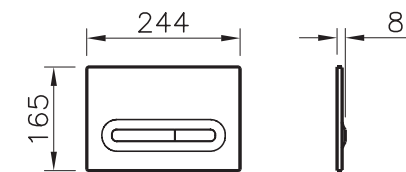

Loop T - Touchless
Electronic flush plate*

- Dual flush
- 0.5kg
- ABS Plastic
- 740-0880 - Chrome
- 740-0885 - Matt Chrome
- 742-0880 - Chrome
- 742-0885 - Matt Chrome
- Compatible with:
- 740 flush plate to be used with 748 slim frame
- 742 flush plate to be used with regular 742 frame
- Must be used with 300-1028