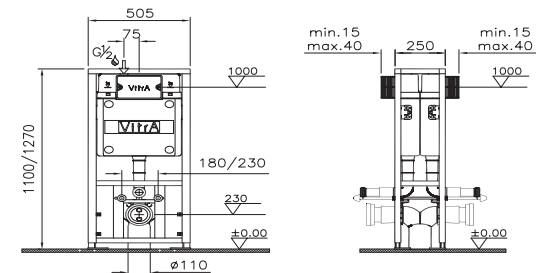

Regular Frame for Wall-hung WC Pans, back to back
742-5805-01 - 3/6 litre

- Double floor fixation
- Dual flush
- 3/6 L
- 20kg
- Installation type:
  Rapid, back-to-back
- Lightweight construction