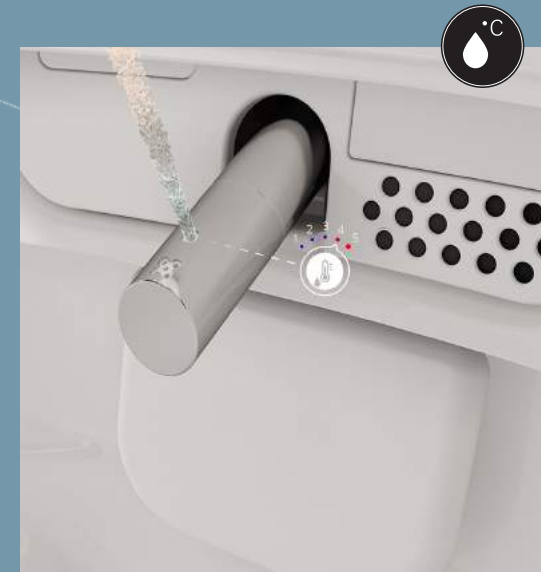

Our toilets with an integrated bidet function provide gentle and thorough personal water-based cleansing, while also reducing the amount of toilet paper you use. Personal cleansing with water offers more effective hygiene without irritating your skin, compared to using toilet paper. In addition to the relaxing and hygienic features of the Vitra V-Care series, it also takes your toilet experience to the next level with its heated seat, dryer, and control numerous features controlled via remote or mobile app.

Prime

The V-Care Smart Toilet Prime is available in two variants: wall-hung and floor-standing

V-Care Smart Toilet Prime Personal hygiene features

Every detail is designed for personal hygiene and well-being.

Front and rear wash

The nozzle produces a rear wash suitable for all, as well as a gentler front wash as a bidet for women.

Adjustable nozzle position

Perfect cleansing by adjusting the nozzle back and forth.

Channel-free WC bowl

Standard WC bowl with a channel

Design that makes cleaning easy

Concealed installation is one of several ideas that ensure lasting hygiene for the VitrA wall-hung WC. The recessed installation detail and screws at the sides of standard wall-hung toilets are taken into the interior of VitrA wall-hung WC's. This leaves nowhere for dirt to hide and simplifies the cleaning of the entire surface.