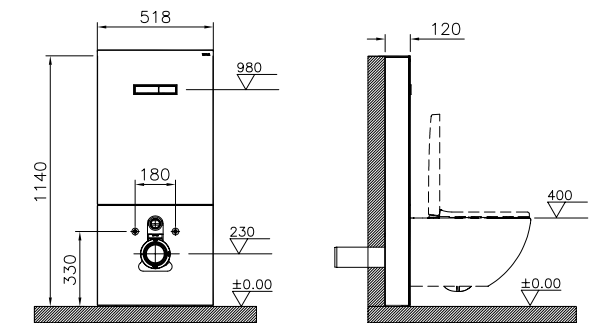

Vitrus Glass Cistern, For Wall-hung WC pans
770-5760-01, white
770-5761-01, black

- Easy to install
- Easy access should maintenance be needed
- Pre-wall application
- Dual flush
- 3/6 L