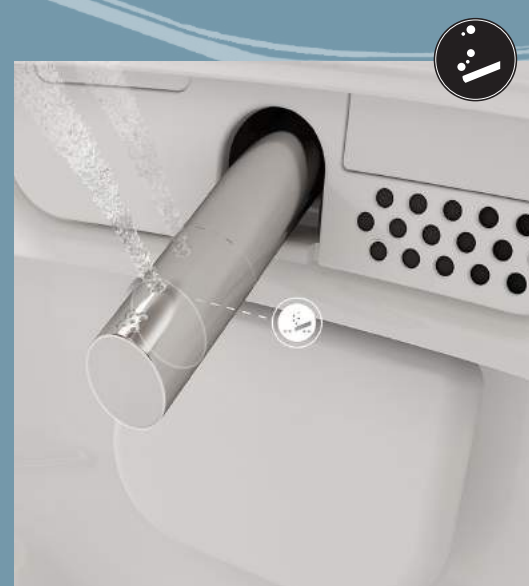

Our toilets with an integrated bidet function provide gentle and thorough personal water-based cleansing, while also reducing the amount of toilet paper you use. Personal cleansing with water offers more effective hygiene without irritating your skin, compared to using toilet paper. In addition to the relaxing and hygienic features of the Vitra V-Care series, it also takes your toilet experience to the next level with its heated seat, dryer, and control numerous features controlled via remote or mobile app.

Front and rear wash

The nozzle produces a rear wash suitable for all, as well as a gentler front wash as a bidet for women.

Adjustable nozzle position

Perfect cleansing by adjusting the nozzle back and forth.

Oscillating wash

The bidet nozzle moves back and forth for a thorough clean over a larger area.

Massage wash

The water pressure alternates between gentle and firm for a massaging wash.

V-Care Smart Toilet Prime Comfort features

Channel-free WC bowl

Standard WC bowl with a channel

Design that makes cleaning easy

Concealed installation is one of several ideas that ensure lasting hygiene for the VitrA wall-hung WC. The recessed installation detail and screws at the sides of standard wall-hung toilets are taken into the interior of VitrA wall-hung WC's. This leaves nowhere for dirt to hide and simplifies the cleaning of the entire surface.