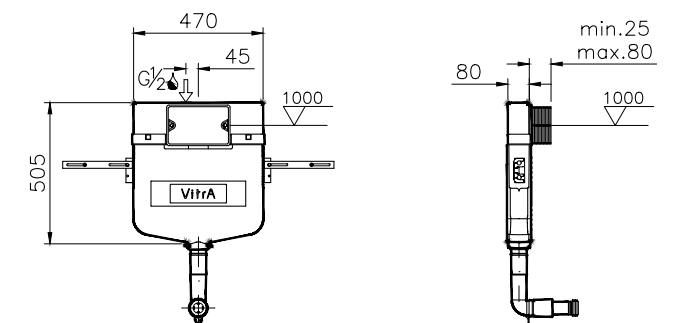

- Double floor fixation
- Dual flush
- 3/6 L
- 20kg
- Installation type:
Rapid, back-to-back
- Lightweight construction

Slim Frame for Wall-hung WC Pans
748-5800-01 - 3/6 litre

- Floor and wall fixation
 - Dual flush
 - 3/6 L
 - 18kg
- Installation type: Rapid, solid wall
Front wall:
Lightweight construction
Back wall:
Brick construction

Regular concealed cistern for Floor-standing WC Pans
742-1740-01

- Dual flush
- 3/6 L

Slim Frame for Wall-hung WC Pans
748-4800-01 - 3/6 litre

- Floor fixation
 - Dual flush
 - 3/6 L
 - 20kg
- Installation type: Rapid, solid wall
Lightweight construction
Back wall:
Brick construction

Slim concealed cistern for Floor-standing WC Pans
748-1740-01

- Dual flush
- 3/6 L

Slim Frame for Wall-hung WC Pans, back to back
748-5850-01 - 3/6 litre

- Double floor and wall fixation
 - Dual flush
 - 3/6 L
 - 20kg
- Installation type:
Rapid, back-to-back
Front wall:
Lightweight construction