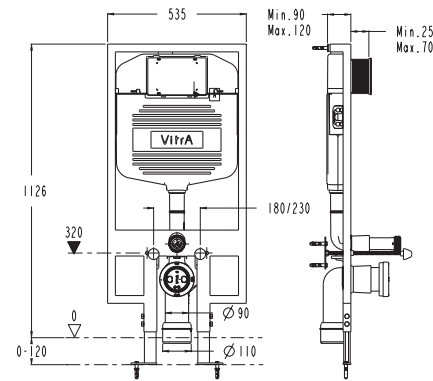

- Floor and wall fixation
- Dual flush
- 3/6 L
- 16kg
- Installation type -
Rapid, solid wall
- Front wall:
Lightweight construction
- Back wall:
Brick construction

Regular Frame for Wall-hung WC Pans
742-5805-01 - 3/6 litre

- Floor fixation
- Dual flush
- 3/6 L
- 20kg
- Installation type -
Rapid, solid wall
- Lightweight construction
- Back wall:
Brick construction

Regular Frame for Wall-hung WC Pans, back to back
742-5805-01 - 3/6 litre

- Double floor fixation
- Dual flush
- 3/6 L
- 20kg
- Installation type:
Rapid, back-to-back
- Lightweight construction

Slim Frame for Wall-hung WC Pans
748-5800-01 - 3/6 litre

- Floor and wall fixation
 - Dual flush
 - 3/6 L
 - 18kg
- Installation type: Rapid, solid wall
Front wall:
Lightweight construction
Back wall:
Brick construction