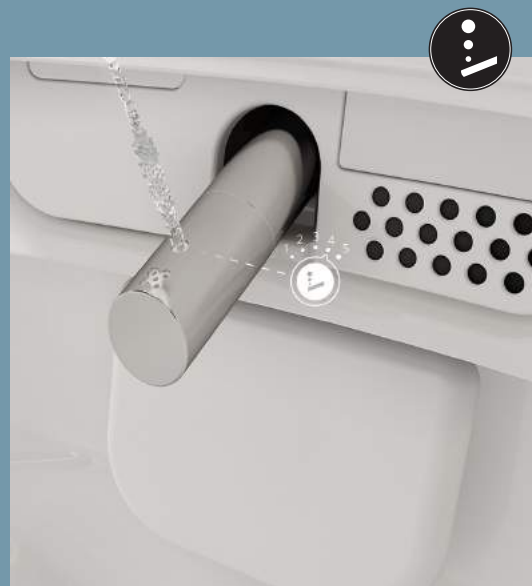

Adjustable water pressure

Five different levels of water pressure offer a thorough and pampering wash.