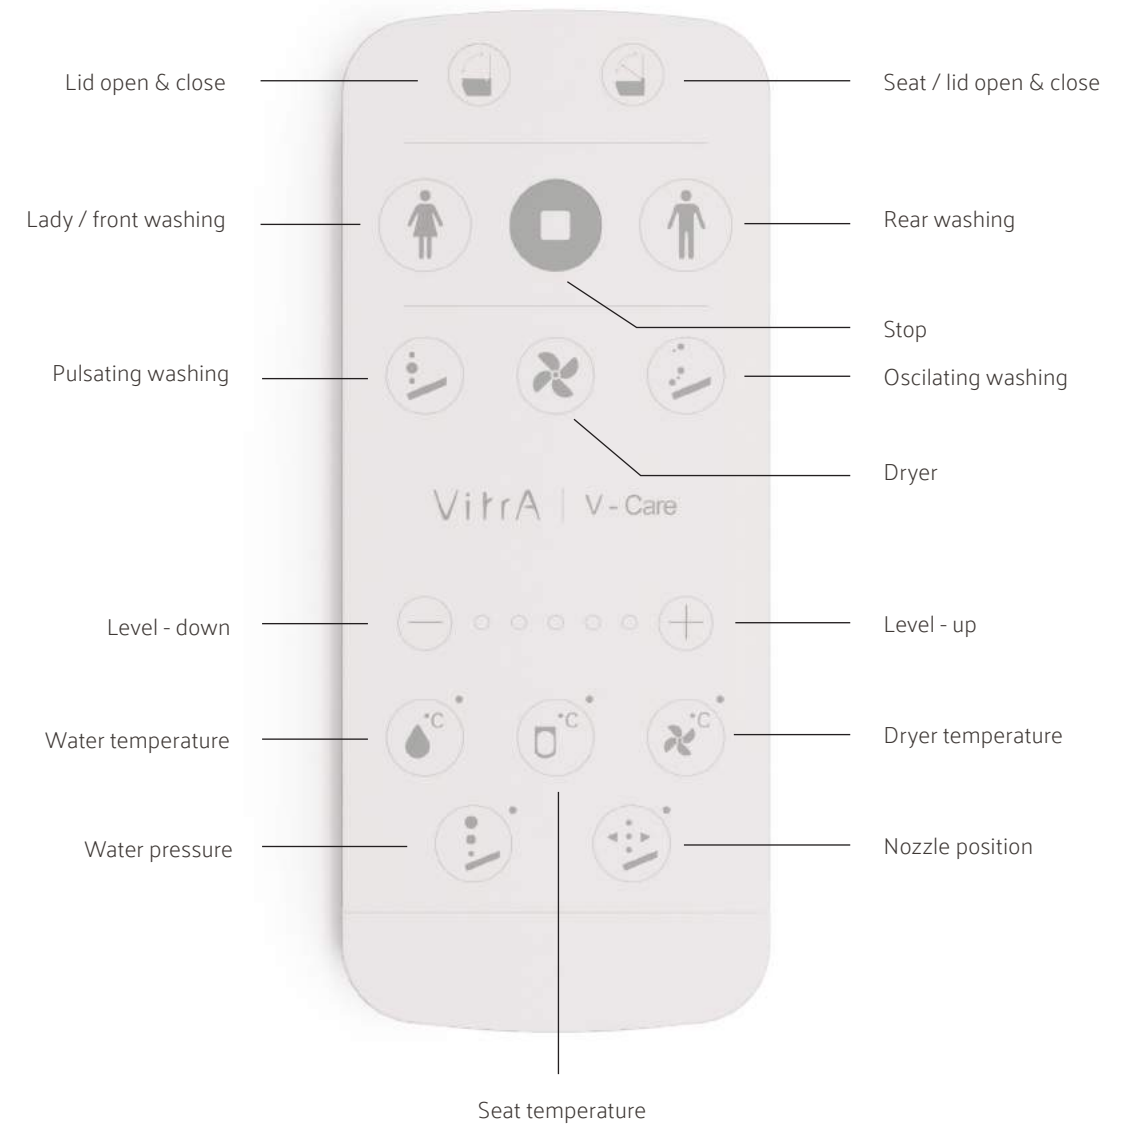

Open/close lid and seat

The lid and seat can also be opened and closed by remote control or mobile app, with no need to touch the seat.

Dryer and adjustable air temperature

After washing, the warm-air dryer provides fast and gentle drying. Also, free yourself from toilet roll. Five different levels of air temperature settings offer more comfortable drying.

Air purification

Thanks to powerful deodoriser filters, the air is freshened around the toilet.

Night light

The LED night light is automatically activated when the ambient light levels fall.

Comfort at your fingertips

VitrA V-Care Smart Toilet Prime enhances your toilet experience with technology, including remote control and a mobile app. It provides full control of your hygiene with its touch-free use and keeps your personalised settings for V-Care in the app.