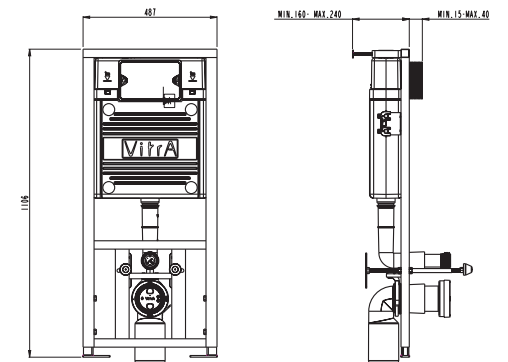

Regular Frame for Wall-hung WC Pans
742-5800-01 - 3/6 litre

- Floor and wall fixation
- Dual flush
- 3/6 L
- 16kg
- Installation type -
  Rapid, solid wall
- Front wall:
  Lightweight construction
- Back wall:
  Brick construction