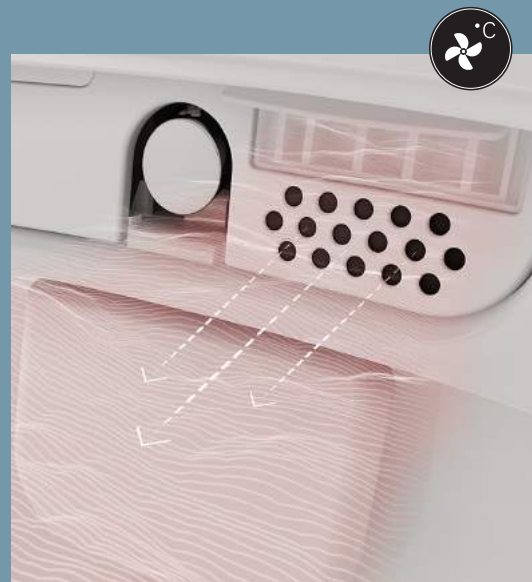

Oscillating wash

The bidet nozzle moves back and forth for a thorough clean over a larger area.

Massage wash

The water pressure alternates between gentle and firm for a massaging wash.

V-Care Smart Toilet Prime Comfort features

Every detail is designed for comfort.

Adjustable seat temperature

The seat has a choice of five temperature settings to complete your comfort.

Auto open/close lid

The motion sensor automatically raises the lid on detecting your approach, eliminating the need to touch it.

Open/close lid and seat

The lid and seat can also be opened and closed by remote control or mobile app, with no need to touch the seat.

Dryer and adjustable air temperature

After washing, the warm-air dryer provides fast and gentle drying. Also, free yourself from toilet roll. Five different levels of air temperature settings offer more comfortable drying.